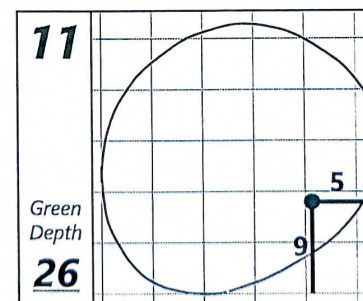

Blue Cross and Blue Shield of Kansas Wichita Open presented by Sydeo

Crestview Country Club