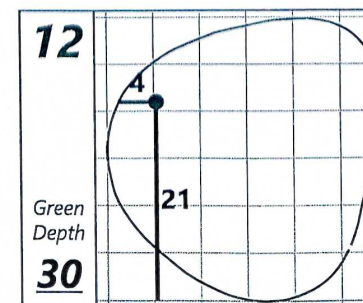

Blue Cross and Blue Shield of Kansas Wichita Open presented by Sydeo

Crestview Country Club