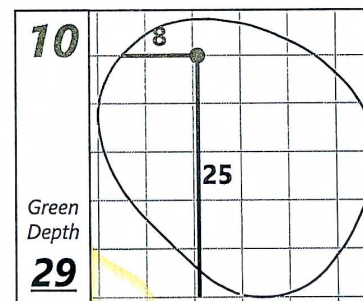

Blue Cross and Blue Shield of Kansas Wichita Open presented by Sydeo

Crestview Country Club