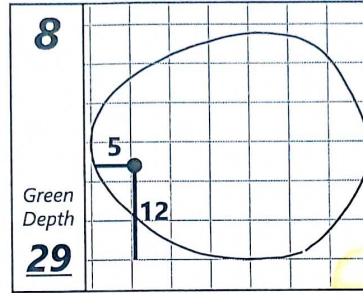

Blue Cross and Blue Shield of Kansas Wichita Open presented by Sydeo

Crestview Country Club